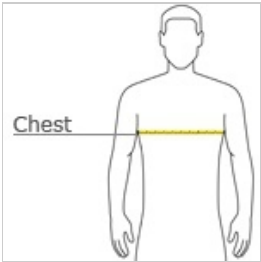

Cozy sweats in our core weight.

- 7.8-ounce, 50/50 cotton/poly fleece
- Air jet yarn for softness

CARE INSTRUCTIONS

Machine wash cold, inside out with like colors. Only non-chlorine bleach, when needed. Tumble dry low. Do not iron.

front

back

HOW TO MEASURE

CHEST WIDTH

Measure under the arm and around the fullest part of the chest with arms down, keeping tape horizontal.

SIZE CHART

	S	M	L	XL	2XL	3XL	4XL
Chest	35-37	38-40	41-43	44-46	47-49	50-53	54-57

PRODUCT MEASUREMENTS

	S	M	L	XL	2XL	3XL	4XL
Body Length at Back	28 3/4	29 3/4	29 3/4	30 3/4	30 3/4	31 3/8	31 3/4
Chest Width	22	24	26	28	30	32	34
Sleeve Length from Center Back	37 7/8	38 5/8	39 3/8	40 1/8	40 7/8	41 3/8	41 7/8

BODY LENGTH AT BACK

Measured from high point shoulder to finished hem at back.

CHEST WIDTH

Measured across the chest one inch below armhole when laid flat.

SLEEVE LENGTH FROM CENTER BACK

Measure from Center Back neck to shoulder point to sleeve hem.